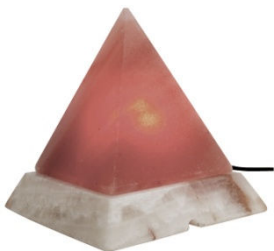

**Carved Salt Lamp - Giant Orb**

**\$74.95**

Carved Himalayan Salt Lamp, Giant orb in size. Approximate dimensions 22 x 22 x 22cm. Cord and Globe included

**Carved Salt Lamp - Large Orb**

**\$69.95**

Carved Himalayan Salt Lamp, Large orb shape with base. Approximate dimensions 15 x 15 x 15cm. Cord and Globe included

**Carved Salt Lamp - Baby Elephant**

**\$34.95**

Carved Himalayan Small Elephant Salt Lamp with base Approximate dimensions 16 x 10 x 18cm Cord and globe included.

**Carved Salt Lamp - Medium Elephant**

**\$69.95**

Carved Himalayan Medium Elephant Salt Lamp Approximate dimensions 8cm x 16cm x 18cm Cord and Globe Included

**Carved Salt Lamp - Large Elephant**

~~\$89.95~~ **\$64.00**

Carved Himalayan Large Elephant Salt Lamp Approximate dimensions 10cm x 20cm x 22cm Cord and Globe Included

**Carved Salt Lamp - Pyramid**

~~\$79.95~~ **\$64.00**

Carved Himalayan Salt Pyramid Lamp with polished onyx stone base. Cord & Globe included.

**Carved Salt Lamp - Lotus**

**\$79.95**

Carved Himalayan salt lamp lotus flower shaped with polished onyx stone base Approximate dimensions 19 x 14 x 14cm Cord and Globe included